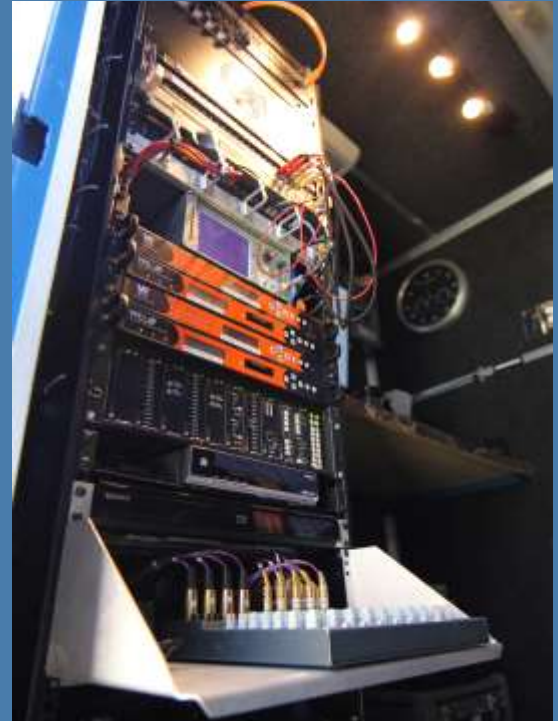

Equipment Specifications

TRAILER 14' - Dual torsion axel trailer w/ 4 stabilizer jacks, 13K BTU Air conditioning, LED external work lights

TRANSMISSION

1.8 Meter (76dBi) GDSAT Fixed Dish, KU Band Feed 2 Pole

- ◆ 2 x AnaCom 60W BUC's dual RTS Baseball switch
- ◆ NewTec AZ910 DVBS/2 Modulator
- ◆ Tandberg 5600 DVBS Modulator
- ◆ AVCOM PSA-45D Portable Spectrum Analyzer

PRODUCITON ENGINEERING

- ◆ Leitch ADC-5106L Illuminated 5" Clock SMPTE/EBU
- ◆ 2x HDSOI H.264 dual channel encoders (4)
- ◆ 2x SDI MPG2 SD Encoders (4 Ch.)
- ◆ 2x IRD MPG H.264 and MPG2 Decode
- ◆ 39" SEIKI 4K Video Monitor HDMI/HDSOI
- ◆ Telect 16x8 Audio Router w 6x2 DA's
- ◆ Aphex Compellor VCA stereo audio limiter
- ◆ Crown D75 Amp w EV Century 100A/Polk Audio 5:1
- ◆ Soundcraft 12x2x2 Audio Mixer (4 Mic, 8 Line, 4 Stereo)

COMMUNICATIONS

- ◆ Dual VoIP (Intrinsically Safe WiFi Cell Phones Pearl #PED3202)
- ◆ Wireless Internet (Ruckus WiFi MIMO) SAT Based (1.2M iDirect™) 256x256Kbps, expandable to 2MBx1MB on demand
- ◆ Telex RTS 2 Channel Base Speaker Station w headsets

POWER

- ◆ Dual 30A Shore Power w APC 3000VA UPS (+45Min Run time)

IT Support

- ◆ Cisco 24 Port 10/100/1000 switch
- ◆ Rack Mount ASUS Quad Linux Server

Additional Equipment Rentals

GoPro HD Wi-Fi Cameras

Video Recorders—AJA KeyPRO Mini File recorder w CF Cards {Pre wired for 3 additional}